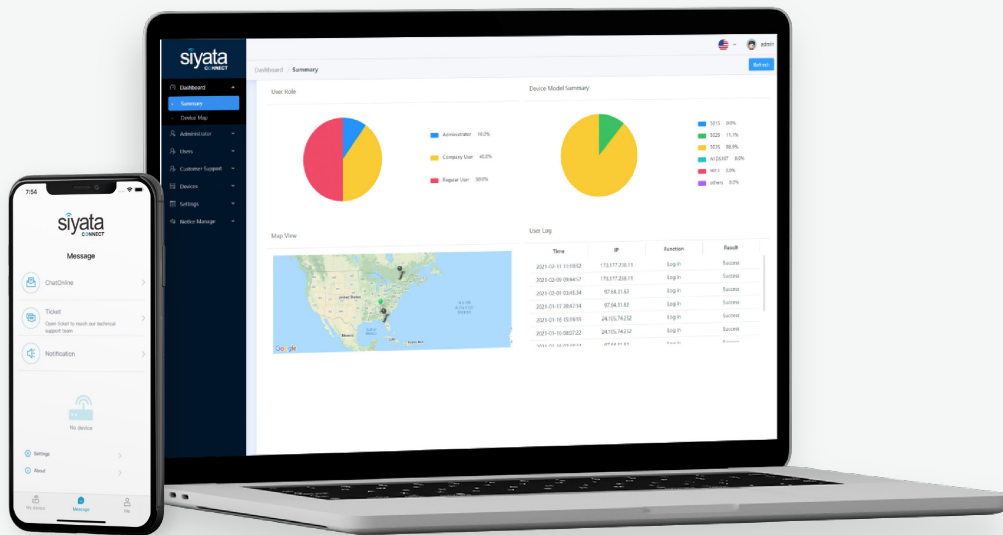

Remote monitoring and management software

🔍 Monitor & Manage Your Booster Remotely

Monitor the RF status for one or all your boosters in a central location! Monitor the RSSI, Output Power, Overload Alarm, Oscillation Alarm, and Gain.

Remotely manage the MGC to increase or decrease the gain of the booster. You also can shut off and restart each RF frequency band.

🔑 Easy Access

Access the software from any desktop web browser or download the App to your smart device available on IOS in the Apple App Store and on Android in the Google Play Store.

Organize boosters by account, location, model, or name.

Installation tools - Antenna tuning, Signal strength indicator

⚠️ Status Alerts

The software is constantly monitoring the RF status of the booster and will send an alert if there is a change in status. You can receive an alert in the app, on your device or by email.